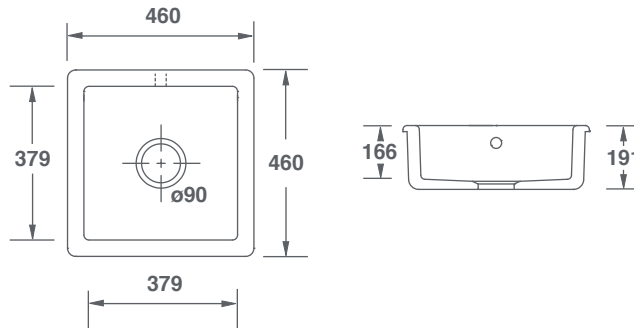

INSET & UNDERMOUNT COLLECTION

- SQUARE -

FEATURES

Inset or undermount sink. Round overflow.
Central 3½" waste outlet suitable for basket strainer
or waste disposer. Lifetime warranty.

All our sinks come in a choice of white or biscuit.

Product	Code	Dimensions					
			W	D	H	Waste	Weight
Square White	SCSQ460WH	(mm)	460	460	191	90	30kg
		(in)	18	18	7½	3½	
Square Biscuit	SCSQ460PN	(mm)	460	460	191	90	30kg
		(in)	18	18	7½	3½	

Please note: All nominal dimensions in mm. Dimensions may vary by +/- 2% due to manufacturing process