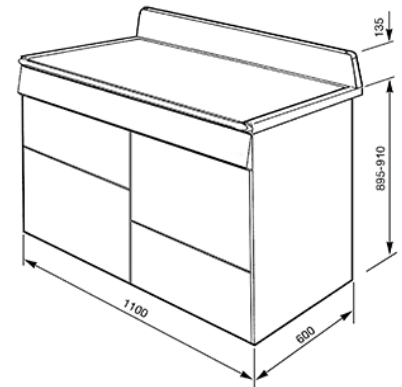

110cm "Victoria" Traditional 4 cavity Cooker with Induction Hob, Red Wine
 Energy rating AA
 EAN13: 8017709228590

• Special promotion on this model* 3 year guarantee on parts and labour if purchased by 31st December 2017. Terms and conditions apply. At selected displaying retailers only. [For full terms and conditions please click here](#) • MAIN OVEN - TOP RIGHT •

• 7 cooking functions Inc Circulaire element with fan: • **Oven capacity: gross - 68 litres, net - 61 litres** • **Side opening door** • Digital electronic clock/programmer • Air cooling system • Closed door grilling • 4 cooking levels • Easy clean enamel interior • Triple glazed oven door • **Vapor Clean function** • **AUXILIARY OVEN – LOWER LEFT** •

• 7 cooking functions Inc Top & Lower element with fan: • **Oven capacity: gross - 68 litres, net - 61 litres** • **Side opening door** • Air cooling system • Closed door grilling • 4 cooking levels • Easy clean enamel interior • Triple glazed oven door • **Vapor Clean function** • **GRILL COMPARTMENT – TOP LEFT** • • Oven capacity: gross - 41 litres, net - 36 litres • Air cooling system • Closed door grilling • Fully variable grill – max grill power: 2.7kW • 2 grilling levels • **STORAGE DRAWER- LOWER RIGHT** • **HOB:** • • 5 full power induction zones, including • Right front: Ø 175mm, 1.3 kW (booster 1.4 kW) • Right Rear: Ø 215mm, 2.3 kW (booster 3.0 Kw) • Centre: Ø 265mm, 2.3 kW (booster 3.0 kW) • Left rear: Ø 215mm, 2.3 kW (booster 3.0kW) • Left front: Ø 175mm, 1.3 kW (booster 1.4 kW) • Automatic safety cut-out • Residual heat indicators • Eco power management feature • **Nominal power: 19.5 kW** • Supply can vary depending on usage, please consult a qualified electrician for ampere requirement • **STANDARD ACCESSORIES:** • 3 x 40mm deep tray, 2 x grill mesh, 5 x chrome shelves, 2 x telescopic shelf set (partial)