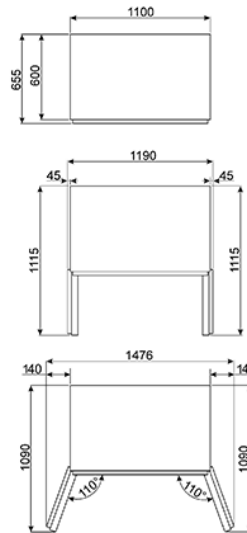

110cm "Victoria" Traditional 4 cavity Cooker with Induction Hob, Red Wine
 Energy rating AA
 EAN13: 8017709228590

• Special promotion on this model* 3 year guarantee on parts and labour if purchased by 31st December 2017. Terms and conditions apply. At selected displaying retailers only. [For full terms and conditions please click here](#) • MAIN OVEN - TOP RIGHT •

• 7 cooking functions Inc Circulaire element with fan: • **Oven capacity: gross - 68 litres, net - 61 litres** • **Side opening door** • Digital electronic clock/programmer • Air cooling system • Closed door grilling • 4 cooking levels • Easy clean enamel interior • Triple glazed oven door • **Vapor Clean function** • **AUXILIARY OVEN – LOWER LEFT** •

• 7 cooking functions Inc Top & Lower element with fan: • **Oven capacity: gross - 68 litres, net - 61 litres** • **Side opening door** • Air cooling system • Closed door grilling • 4 cooking levels • Easy clean enamel interior • Triple glazed oven door • **Vapor Clean function** • **GRILL COMPARTMENT – TOP LEFT** • • Oven capacity: gross - 41 litres, net - 36 litres • Air cooling system • Closed door grilling • Fully variable grill – max grill power: 2.7kW • 2 grilling levels • **STORAGE DRAWER- LOWER RIGHT** • **HOB:** • • 5 full power induction zones, including • Right front: Ø 175mm, 1.3 kW (booster 1.4 kW) • Right Rear: Ø 215mm, 2.3 kW (booster 3.0 Kw) • Centre: Ø 265mm, 2.3 kW (booster 3.0 kW) • Left rear: Ø 215mm, 2.3 kW (booster 3.0kW) • Left front: Ø 175mm, 1.3 kW (booster 1.4 kW) • Automatic safety cut-out • Residual heat indicators • Eco power management feature • **Nominal power: 19.5 kW** • Supply can vary depending on usage, please consult a qualified electrician for ampere requirement • **STANDARD ACCESSORIES:** • 3 x 40mm deep tray, 2 x grill mesh, 5 x chrome shelves, 2 x telescopic shelf set (partial)